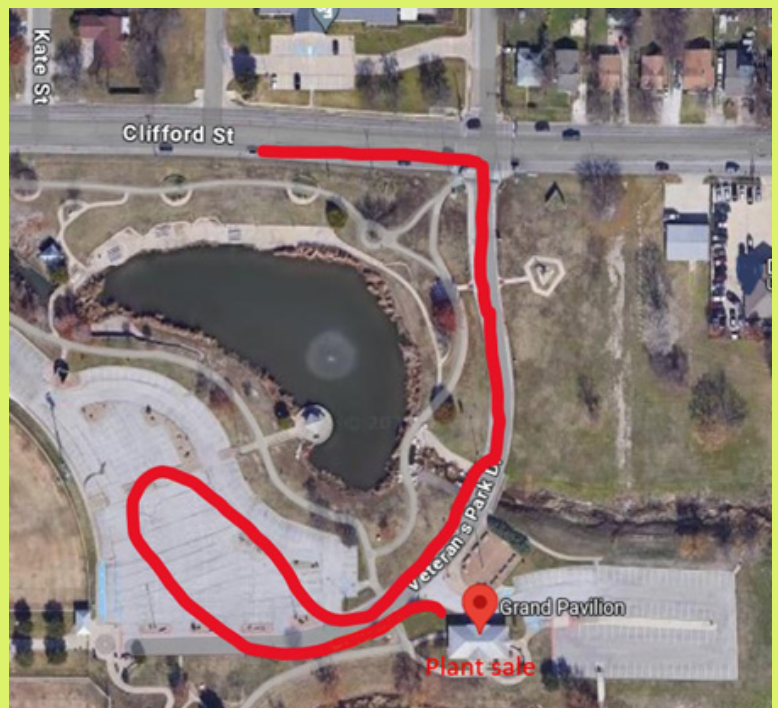

**AQUATICS:**

Horsetail reed

**Plant Sale Location: White Settlement TX**

**Veterans Park Grand Pavilion:** Exit Clifford St. from 820 and head east (inside the loop)

You will see an airplane on the right side of the road. That is the entrance to Veterans Park. We will be in the Grand Pavilion.