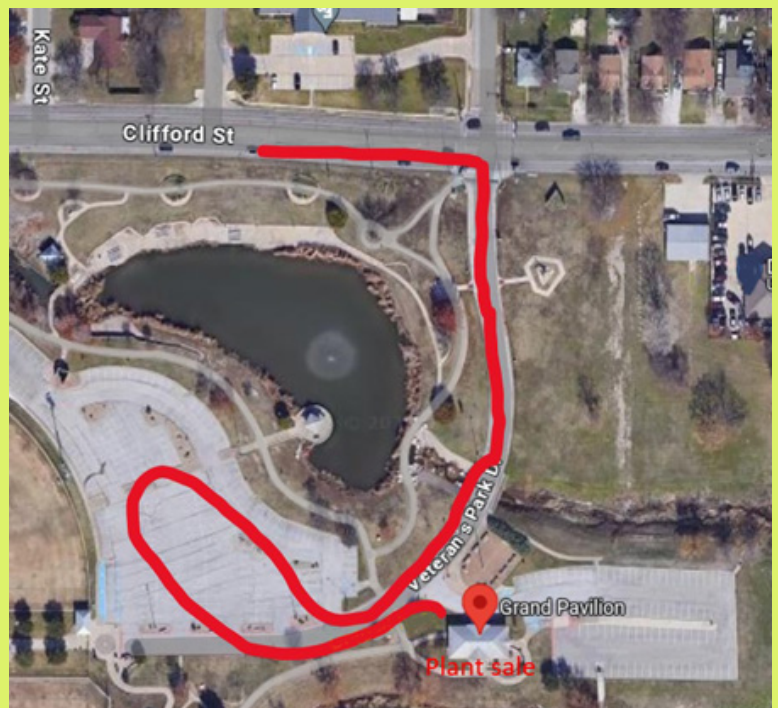

SHRUBS:

Beautyberry
Chile pequin
Coralberry
Datura
Eastern wahoo
Elderberry
Flame acanthus
Pokeweed
Rock rose
Roughleaf dogwood
Smooth sumac
Texas lantana
Turk's cap
Velvetleaf senna
White mistflower
Yaupon holly

TREES:

Black Walnut
Burr oak
Carolina Cherry Laurel
Chinquapin oak
Desert willow
Eastern redbud
Eve's necklace
Goldenball leadtree
Red buckeye
Red oak
Texas Redbud
Toothache tree

GRASSES & SEDGES

Gulf muhly
Indiangrass
Inland seaoats
Lindheimer's muhly
Little bluestem
Sideoats grama
Silver Bluestem
Switchgrass

CACTI and SUCCULENTS:

Plains prickly pear
Red yucca
Spineless
    prickly pear
Yucca Spp.

ANNUALS

Bitterweed

VINES:

Crossvine
Milkweed vine
Passionflower - maypop
Passionflower -
    scarlet fruit
Passionflower - yellow
Pipevine
Purple clematis
Snapdragon vine

GROUNDCOVERS:

Frogfruit
Golden groundsel
Hairy tube-tongue
Horseherb
Low wild petunia
Lyreleaf sage - Green
Pink evening primrose
Prairie phlox
Silver ponyfoot
Snake herb
White yarrow
Wild -Wood violet
Wild petunia
Winecup

FERNS:

Wood fern

Plant Sale Location: White Settlement TX

Veterans Park Grand Pavilion: Exit Clifford St. from 820 and head east (inside the loop)

You will see an airplane on the right side of the road. That is the entrance to Veterans Park. We will be in the Grand Pavilion.

**Join our mailing list
send an email to:**

plantsale@txnativeplants.org